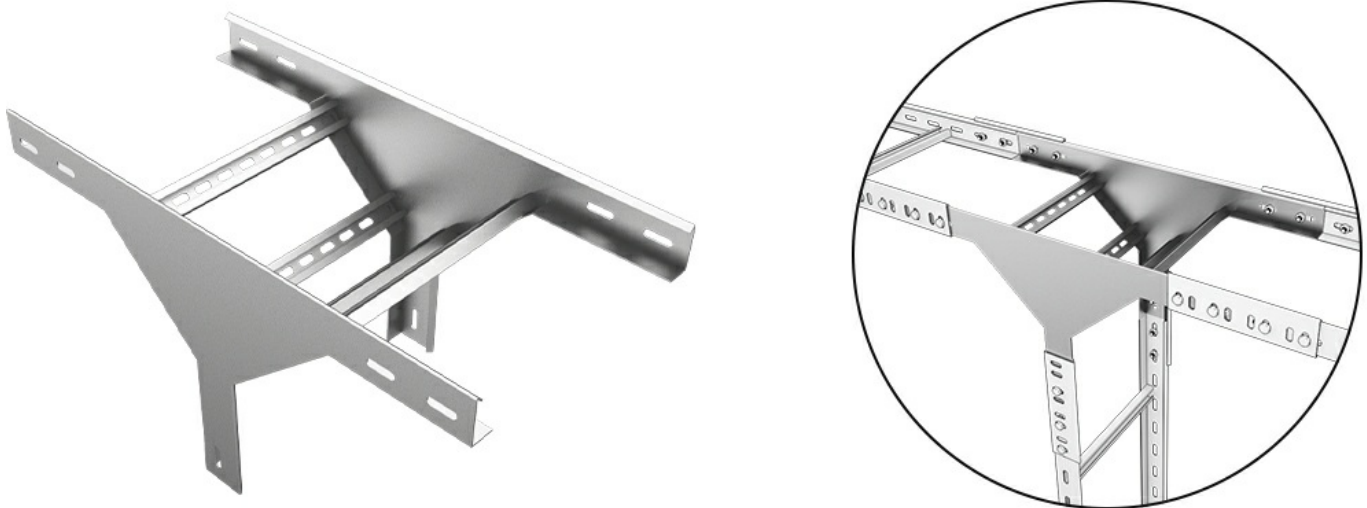

Vertical Tee Bend Cable Ladder from the Middle, PG, Thickness: 1.5 mm, Height: 60 mm, Width: 100 mm

Description

The cable systems' accessories offer to the entire cable system both, functionality and design advantages. Any of the accessories used is better and safer against cable slipping from the run while pulling and using, or cable damaging as may happen for on-site made accessories. Total versatile and certified system, gives the installation a high speed and quality.

Manufactured from different steel types and with different coatings, as per the project requirements and designation.

Dimensions

Thickness	1.5
Width	100.0
Height	60.0
Length	400.0
Weight	2.48
Finish	PG