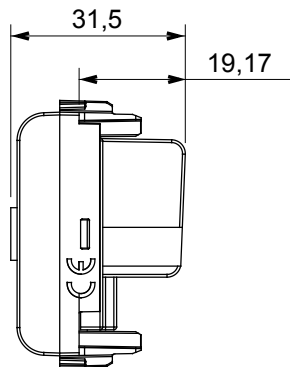

Wide range of control devices, sockets for power supply (conforming to national and international standards) signal pick-up, climate control, comfort management, technical alarm signalling and emergency lighting management. The ChoruSmart modular devices are available in five colours, glossy white, satin white, natural beige, satin black and lacquered titanium and in various sizes from 1/2, 1, 2 and 3 modules. Thanks to the mounting supports for rectangular, square and round boxes, endless combinations can be created with the ChoruSmart range of plates.

Category	TV socket-outlet	Description	Direct
Colour	Satin black	Attenuation	0 dB
Frequency	5-2400 MHz	Shielding	Class A
For connector type	IEC-Male	Standard	EN 60728-4; IEC 61169-2
No. modules	1	Cable fixing	With screw
Case	Pressure casting zamak metal body	Electrocod	0131
Material	Technopolymer		

DIMENSIONAL

STANDARDS/APPROVALS