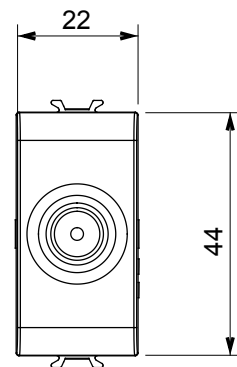

Wide range of control devices, sockets for power supply (conforming to national and international standards) signal pick-up, climate control, comfort management, technical alarm signalling and emergency lighting management. The ChoruSmart modular devices are available in five colours, glossy white, satin white, natural beige, satin black and lacquered titanium and in various sizes from 1/2, 1, 2 and 3 modules. Thanks to the mounting supports for rectangular, square and round boxes, endless combinations can be created with the ChoruSmart range of plates.

Category	TV socket-outlet	Description	Direct
Colour	Satin black	Attenuation	0 dB
Frequency	5-2400 MHz	Shielding	Class A
For connector type	IEC-Male	Standard	EN 60728-4; IEC 61169-2
No. modules	1	Cable fixing	With screw
Case	Pressure casting zamak metal body	Electrocod	0131
Material	Technopolymer		

DIMENSIONAL

STANDARDS/APPROVALS