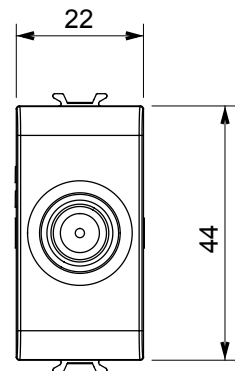

Wide range of control devices, sockets for power supply (conforming to national and international standards) signal pick-up, climate control, comfort management, technical alarm signalling and emergency lighting management. The ChoruSmart modular devices are available in five colours, glossy white, satin white, natural beige, satin black and lacquered titanium and in various sizes from 1/2, 1, 2 and 3 modules. Thanks to the mounting supports for rectangular, square and round boxes, endless combinations can be created with the ChoruSmart range of plates.

Category	TV/SAT socket-outlet	Description	Through wiring
Colour	Satin black	Attenuation	5 dB
Frequency	5-2400 MHz	Shielding	Class A
For connector type	F-Female	Standard	EN 60728-4; IEC 61169-24
No. modules	1	Cable fixing	With screw
Case	Pressure casting zamak metal body	Electrocod	0131
Material	Technopolymer		

DIMENSIONAL

STANDARDS/APPROVALS