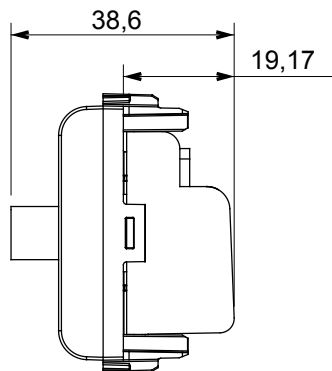

Wide range of control devices, sockets for power supply (conforming to national and international standards) signal pick-up, climate control, comfort management, technical alarm signalling and emergency lighting management. The ChoruSmart modular devices are available in five colours, glossy white, satin white, natural beige, satin black and lacquered titanium and in various sizes from 1/2, 1, 2 and 3 modules. Thanks to the mounting supports for rectangular, square and round boxes, endless combinations can be created with the ChoruSmart range of plates.

Category	TV/SAT socket-outlet	Description	Through wiring
Colour	Satin black	Attenuation	5 dB
Frequency	5-2400 MHz	Shielding	Class A
For connector type	F-Female	Standard	EN 60728-4; IEC 61169-24
No. modules	1	Cable fixing	With screw
Case	Pressure casting zamak metal body	Electrocod	0131
Material	Technopolymer		

DIMENSIONAL

STANDARDS/APPROVALS