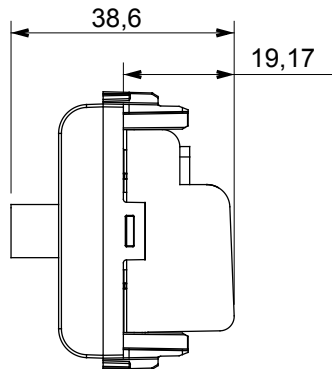

Wide range of control devices, sockets for power supply (conforming to national and international standards) signal pick-up, climate control, comfort management, technical alarm signalling and emergency lighting management. The ChoruSmart modular devices are available in five colours, glossy white, satin white, natural beige, satin black and lacquered titanium and in various sizes from 1/2, 1, 2 and 3 modules. Thanks to the mounting supports for rectangular, square and round boxes, endless combinations can be created with the ChoruSmart range of plates.

Category	TV/SAT socket-outlet	Description	Through wiring
Colour	Satin black	Attenuation	10 dB
Frequency	5-2400 MHz	Shielding	Class A
For connector type	F-Female	Standard	EN 60728-4; IEC 61169-24
No. modules	1	Cable fixing	With screw
Case	Pressure casting zamak metal body	Electrocod	0131
Material	Technopolymer		

DIMENSIONAL

STANDARDS/APPROVALS