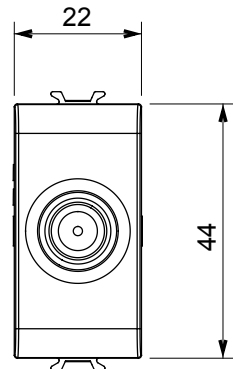

Wide range of control devices, sockets for power supply (conforming to national and international standards) signal pick-up, climate control, comfort management, technical alarm signalling and emergency lighting management. The ChoruSmart modular devices are available in five colours, glossy white, satin white, natural beige, satin black and lacquered titanium and in various sizes from 1/2, 1, 2 and 3 modules. Thanks to the mounting supports for rectangular, square and round boxes, endless combinations can be created with the ChoruSmart range of plates.

Category	TV/SAT socket-outlet	Description	Through wiring
Colour	Satin black	Attenuation	10 dB
Frequency	5-2400 MHz	Shielding	Class A
For connector type	F-Female	Standard	EN 60728-4; IEC 61169-24
No. modules	1	Cable fixing	With screw
Case	Pressure casting zamak metal body	Electrocod	0131
Material	Technopolymer		

DIMENSIONAL

STANDARDS/APPROVALS