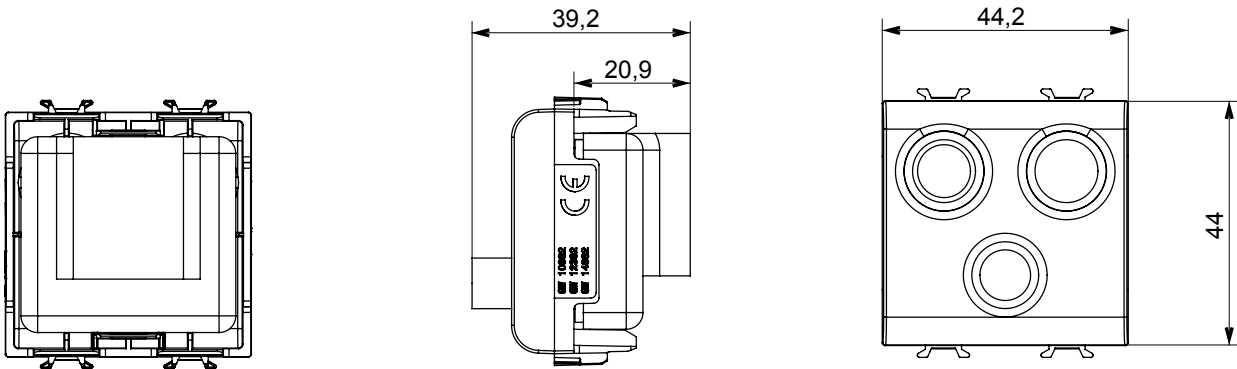

Wide range of control devices, sockets for power supply (conforming to national and international standards) signal pick-up, climate control, comfort management, technical alarm signalling and emergency lighting management. The ChoruSmart modular devices are available in five colours, glossy white, satin white, natural beige, satin black and lacquered titanium and in various sizes from 1/2, 1, 2 and 3 modules. Thanks to the mounting supports for rectangular, square and round boxes, endless combinations can be created with the ChoruSmart range of plates.

Category	TV/FM/SAT socket-outlet	Description	Direct
Colour	Satin black	Attenuation	0 dB
Connectors	TV-FM-SAT	Standard	EN 60728-4; IEC 61169-2; IEC 61169-24
No. modules	2	Cable fixing	With screw
Case	Pressure casting zamak metal body	Electrocod	0131
Material	Technopolymer		

### DIMENSIONAL