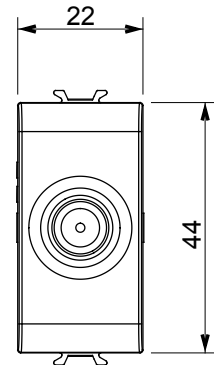

Wide range of control devices, sockets for power supply (conforming to national and international standards) signal pick-up, climate control, comfort management, technical alarm signalling and emergency lighting management. The ChoruSmart modular devices are available in five colours, glossy white, satin white, natural beige, satin black and lacquered titanium and in various sizes from 1/2, 1, 2 and 3 modules. Thanks to the mounting supports for rectangular, square and round boxes, endless combinations can be created with the ChoruSmart range of plates.

Category	TV/SAT socket-outlet	Description	Direct
Colour	Ivory	Attenuation	0 dB
Frequency	5-2400 MHz	Shielding	Class A
For connector type	F-Female	Standard	EN 60728-4; IEC 61169-24
No. modules	1	Cable fixing	With screw
Case	Pressure casting zamak metal body	Material	Technopolymer

DIMENSIONAL

STANDARDS/APPROVALS