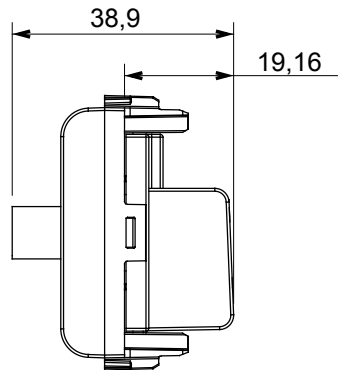

Wide range of control devices, sockets for power supply (conforming to national and international standards) signal pick-up, climate control, comfort management, technical alarm signalling and emergency lighting management. The ChoruSmart modular devices are available in five colours, glossy white, satin white, natural beige, satin black and lacquered titanium and in various sizes from 1/2, 1, 2 and 3 modules. Thanks to the mounting supports for rectangular, square and round boxes, endless combinations can be created with the ChoruSmart range of plates.

Category	TV/SAT socket-outlet	Description	Direct
Colour	Ivory	Attenuation	0 dB
Frequency	5-2400 MHz	Shielding	Class A
For connector type	F-Female	Standard	EN 60728-4; IEC 61169-24
No. modules	1	Cable fixing	With screw
Case	Pressure casting zamak metal body	Material	Technopolymer

DIMENSIONAL

STANDARDS/APPROVALS