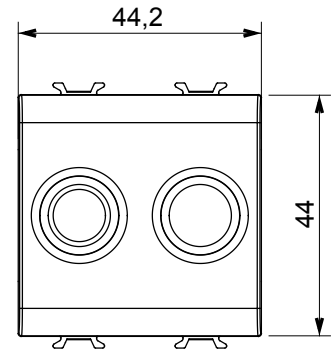

DIMENSIONAL