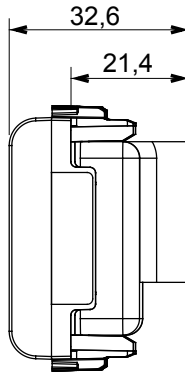

Wide range of control devices, sockets for power supply (conforming to national and international standards) signal pick-up, climate control, comfort management, technical alarm signalling and emergency lighting management. The ChoruSmart modular devices are available in five colours, glossy white, satin white, natural beige, satin black and lacquered titanium and in various sizes from 1/2, 1, 2 and 3 modules. Thanks to the mounting supports for rectangular, square and round boxes, endless combinations can be created with the ChoruSmart range of plates.

Category	TV/FM socket-outlet	Description	Direct
Colour	Ivory	Attenuation	0 dB
Connectors	TV-FM	Standard	EN 60728-4; IEC 61169-2
No. modules	2	Cable fixing	With screw
Case	Pressure casting zamak metal body	Material	Technopolymer

DIMENSIONAL

STANDARDS/APPROVALS