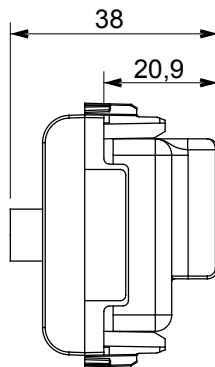

Wide range of control devices, sockets for power supply (conforming to national and international standards) signal pick-up, climate control, comfort management, technical alarm signalling and emergency lighting management. The ChoruSmart modular devices are available in five colours, glossy white, satin white, natural beige, satin black and lacquered titanium and in various sizes from 1/2, 1, 2 and 3 modules. Thanks to the mounting supports for rectangular, square and round boxes, endless combinations can be created with the ChoruSmart range of plates.

Category	TV/SAT socket-outlet	Description	Direct
Colour	Ivory	Attenuation	0 dB
Connectors	TV-SAT	Standard	EN 60728-4; IEC 61169-2; IEC 61169-24
No. modules	2	Cable fixing	With screw
Case	Pressure casting zamak metal body	Material	Technopolymer

DIMENSIONAL

STANDARDS/APPROVALS