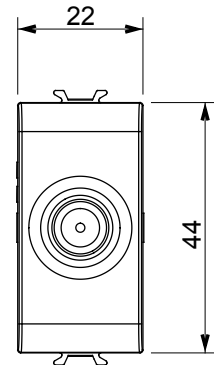

DIMENSIONAL