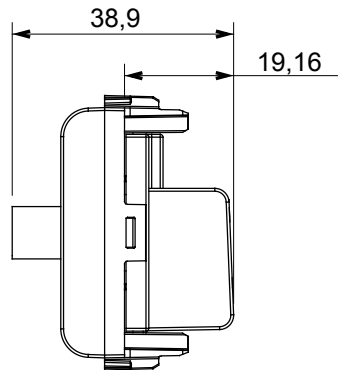

Wide range of control devices, sockets for power supply (conforming to national and international standards) signal pick-up, climate control, comfort management, technical alarm signalling and emergency lighting management. The ChoruSmart modular devices are available in five colours, glossy white, satin white, natural beige, satin black and lacquered titanium and in various sizes from 1/2, 1, 2 and 3 modules. Thanks to the mounting supports for rectangular, square and round boxes, endless combinations can be created with the ChoruSmart range of plates.

Category	TV/SAT socket-outlet	Description	Direct
Colour	Glossy Titanium	Attenuation	0 dB
Frequency	5-2400 MHz	Shielding	Class A
For connector type	F-Female	Standard	EN 60728-4; IEC 61169-24
No. modules	1	Cable fixing	With screw
Case	Pressure casting zamak metal body	Electrocod	0131
Material	Technopolymer		

DIMENSIONAL

STANDARDS/APPROVALS