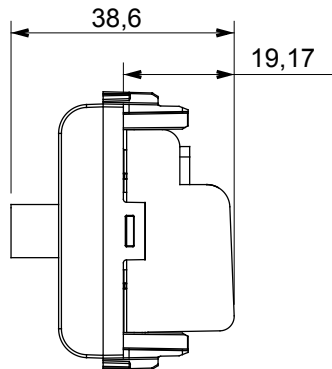

Wide range of control devices, sockets for power supply (conforming to national and international standards) signal pick-up, climate control, comfort management, technical alarm signalling and emergency lighting management. The ChoruSmart modular devices are available in five colours, glossy white, satin white, natural beige, satin black and lacquered titanium and in various sizes from 1/2, 1, 2 and 3 modules. Thanks to the mounting supports for rectangular, square and round boxes, endless combinations can be created with the ChoruSmart range of plates.

Category	TV/SAT socket-outlet	Description	Through wiring
Colour	Glossy Titanium	Attenuation	5 dB
Frequency	5-2400 MHz	Shielding	Class A
For connector type	F-Female	Standard	EN 60728-4; IEC 61169-24
No. modules	1	Cable fixing	With screw
Case	Pressure casting zamak metal body	Electrocod	0131
Material	Technopolymer		

### DIMENSIONAL