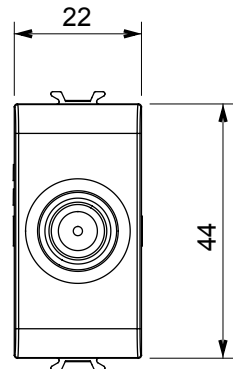

Wide range of control devices, sockets for power supply (conforming to national and international standards) signal pick-up, climate control, comfort management, technical alarm signalling and emergency lighting management. The ChoruSmart modular devices are available in five colours, glossy white, satin white, natural beige, satin black and lacquered titanium and in various sizes from 1/2, 1, 2 and 3 modules. Thanks to the mounting supports for rectangular, square and round boxes, endless combinations can be created with the ChoruSmart range of plates.

Category	TV/SAT socket-outlet	Description	Through wiring
Colour	Glossy Titanium	Attenuation	5 dB
Frequency	5-2400 MHz	Shielding	Class A
For connector type	F-Female	Standard	EN 60728-4; IEC 61169-24
No. modules	1	Cable fixing	With screw
Case	Pressure casting zamak metal body	Electrocod	0131
Material	Technopolymer		

### DIMENSIONAL