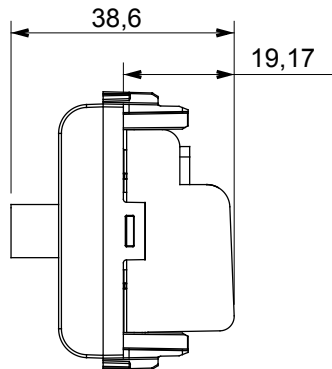

Wide range of control devices, sockets for power supply (conforming to national and international standards) signal pick-up, climate control, comfort management, technical alarm signalling and emergency lighting management. The ChoruSmart modular devices are available in five colours, glossy white, satin white, natural beige, satin black and lacquered titanium and in various sizes from 1/2, 1, 2 and 3 modules. Thanks to the mounting supports for rectangular, square and round boxes, endless combinations can be created with the ChoruSmart range of plates.

Category	TV/SAT socket-outlet	Description	Through wiring
Colour	Glossy Titanium	Attenuation	10 dB
Frequency	5-2400 MHz	Shielding	Class A
For connector type	F-Female	Standard	EN 60728-4; IEC 61169-24
No. modules	1	Cable fixing	With screw
Case	Pressure casting zamak metal body	Electrocod	0131
Material	Technopolymer		

DIMENSIONAL

STANDARDS/APPROVALS