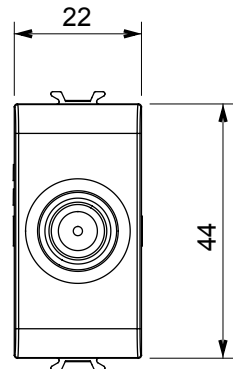

Wide range of control devices, sockets for power supply (conforming to national and international standards) signal pick-up, climate control, comfort management, technical alarm signalling and emergency lighting management. The ChoruSmart modular devices are available in five colours, glossy white, satin white, natural beige, satin black and lacquered titanium and in various sizes from 1/2, 1, 2 and 3 modules. Thanks to the mounting supports for rectangular, square and round boxes, endless combinations can be created with the ChoruSmart range of plates.

Category	TV/SAT socket-outlet	Description	Through wiring
Colour	Glossy Titanium	Attenuation	10 dB
Frequency	5-2400 MHz	Shielding	Class A
For connector type	F-Female	Standard	EN 60728-4; IEC 61169-24
No. modules	1	Cable fixing	With screw
Case	Pressure casting zamak metal body	Electrocod	0131
Material	Technopolymer		

DIMENSIONAL

STANDARDS/APPROVALS