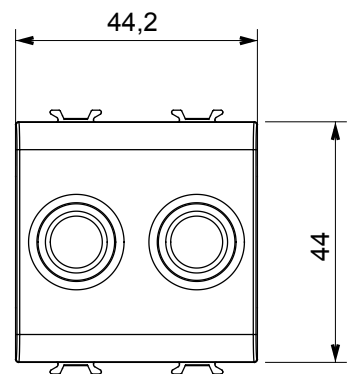

DIMENSIONAL