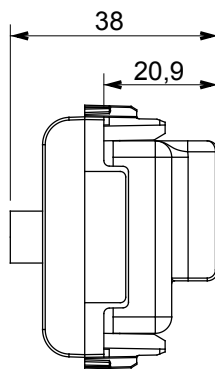

Wide range of control devices, sockets for power supply (conforming to national and international standards) signal pick-up, climate control, comfort management, technical alarm signalling and emergency lighting management. The ChoruSmart modular devices are available in five colours, glossy white, satin white, natural beige, satin black and lacquered titanium and in various sizes from 1/2, 1, 2 and 3 modules. Thanks to the mounting supports for rectangular, square and round boxes, endless combinations can be created with the ChoruSmart range of plates.

Category	TV/SAT socket-outlet	Description	Direct
Colour	Glossy Titanium	Attenuation	0 dB
Connectors	TV-SAT	Standard	EN 60728-4; IEC 61169-2; IEC 61169-24
No. modules	2	Cable fixing	With screw
Case	Pressure casting zamak metal body	Electrocod	0131
Material	Technopolymer		

DIMENSIONAL

STANDARDS/APPROVALS