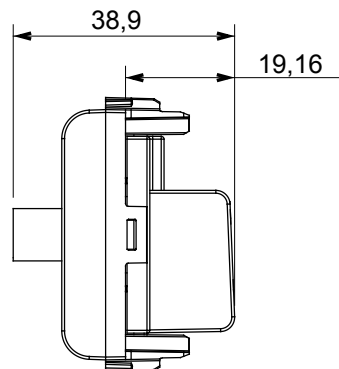

Wide range of control devices, sockets for power supply (conforming to national and international standards) signal pick-up, climate control, comfort management, technical alarm signalling and emergency lighting management. The ChoruSmart modular devices are available in five colours, glossy white, satin white, natural beige, satin black and lacquered titanium and in various sizes from 1/2, 1, 2 and 3 modules. Thanks to the mounting supports for rectangular, square and round boxes, endless combinations can be created with the ChoruSmart range of plates.

Category	TV/SAT socket-outlet	Description	Direct
Colour	Glossy white	Attenuation	0 dB
Frequency	5-2400 MHz	Shielding	Class A
For connector type	F-Female	Standard	EN 60728-4; IEC 61169-24
No. modules	1	Cable fixing	With screw
Case	Pressure casting zamak metal body	Electrocod	0131
Material	Technopolymer		

DIMENSIONAL

STANDARDS/APPROVALS