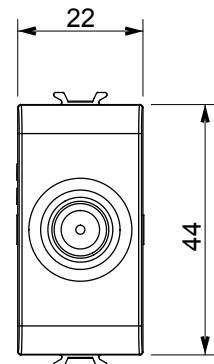

DIMENSIONAL