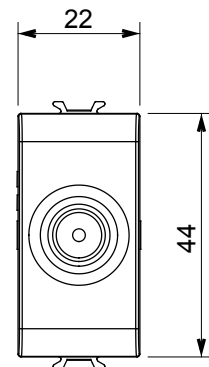

DIMENSIONAL