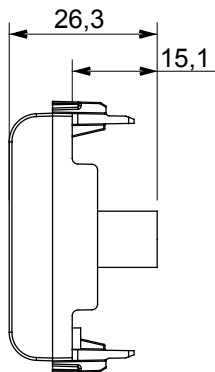

DIMENSIONAL