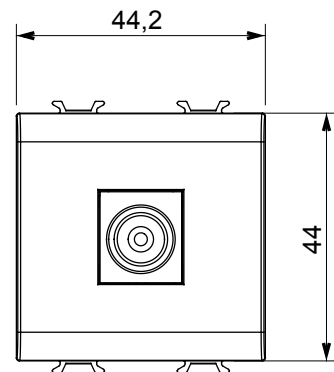

DIMENSIONAL