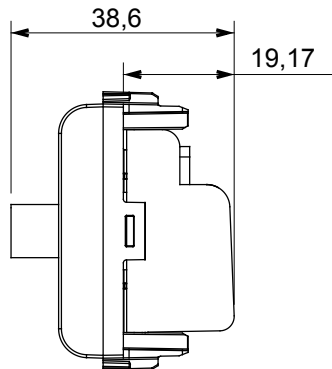

Wide range of control devices, sockets for power supply (conforming to national and international standards) signal pick-up, climate control, comfort management, technical alarm signalling and emergency lighting management. The ChoruSmart modular devices are available in five colours, glossy white, satin white, natural beige, satin black and lacquered titanium and in various sizes from 1/2, 1, 2 and 3 modules. Thanks to the mounting supports for rectangular, square and round boxes, endless combinations can be created with the ChoruSmart range of plates.

Category	TV/SAT socket-outlet	Description	Through wiring
Colour	Natural satin beige	Attenuation	5 dB
Frequency	5-2400 MHz	Shielding	Class A
For connector type	F-Female	Standard	EN 60728-4; IEC 61169-24
No. modules	1	Cable fixing	With screw
Case	Pressure casting zamak metal body	Electrocod	0131
Material	Technopolymer		

#### DIMENSIONAL