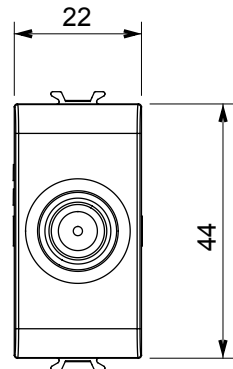

Wide range of control devices, sockets for power supply (conforming to national and international standards) signal pick-up, climate control, comfort management, technical alarm signalling and emergency lighting management. The ChoruSmart modular devices are available in five colours, glossy white, satin white, natural beige, satin black and lacquered titanium and in various sizes from 1/2, 1, 2 and 3 modules. Thanks to the mounting supports for rectangular, square and round boxes, endless combinations can be created with the ChoruSmart range of plates.

Category	TV/SAT socket-outlet	Description	Through wiring
Colour	Natural satin beige	Attenuation	5 dB
Frequency	5-2400 MHz	Shielding	Class A
For connector type	F-Female	Standard	EN 60728-4; IEC 61169-24
No. modules	1	Cable fixing	With screw
Case	Pressure casting zamak metal body	Electrocod	0131
Material	Technopolymer		

#### DIMENSIONAL