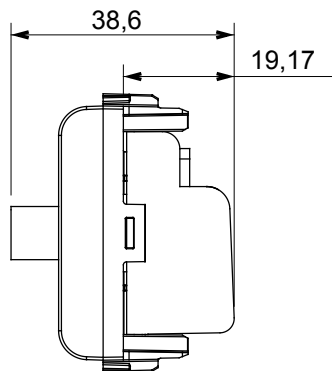

Wide range of control devices, sockets for power supply (conforming to national and international standards) signal pick-up, climate control, comfort management, technical alarm signalling and emergency lighting management. The ChoruSmart modular devices are available in five colours, glossy white, satin white, natural beige, satin black and lacquered titanium and in various sizes from 1/2, 1, 2 and 3 modules. Thanks to the mounting supports for rectangular, square and round boxes, endless combinations can be created with the ChoruSmart range of plates.

Category	TV/SAT socket-outlet	Description	Through wiring
Colour	Natural satin beige	Attenuation	10 dB
Frequency	5-2400 MHz	Shielding	Class A
For connector type	F-Female	Standard	EN 60728-4; IEC 61169-24
No. modules	1	Cable fixing	With screw
Case	Pressure casting zamak metal body	Electrocod	0131
Material	Technopolymer		

DIMENSIONAL

STANDARDS/APPROVALS