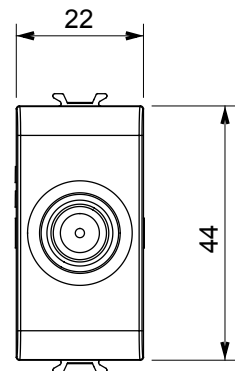

DIMENSIONAL