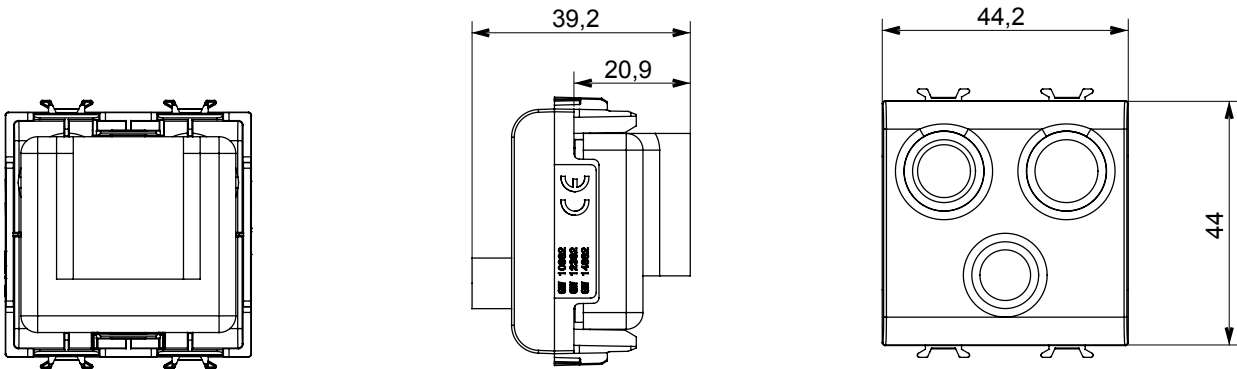

Wide range of control devices, sockets for power supply (conforming to national and international standards) signal pick-up, climate control, comfort management, technical alarm signalling and emergency lighting management. The ChoruSmart modular devices are available in five colours, glossy white, satin white, natural beige, satin black and lacquered titanium and in various sizes from 1/2, 1, 2 and 3 modules. Thanks to the mounting supports for rectangular, square and round boxes, endless combinations can be created with the ChoruSmart range of plates.

Category	TV/FM/SAT socket-outlet	Description	Direct
Colour	Natural satin beige	Attenuation	0 dB
Connectors	TV-FM-SAT	Standard	EN 60728-4; IEC 61169-2; IEC 61169-24
No. modules	2	Cable fixing	With screw
Case	Pressure casting zamak metal body	Electrocod	0131
Material	Technopolymer		

DIMENSIONAL

STANDARDS/APPROVALS