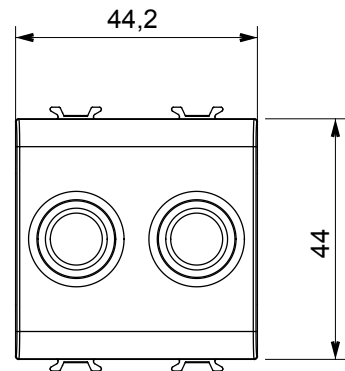

DIMENSIONAL