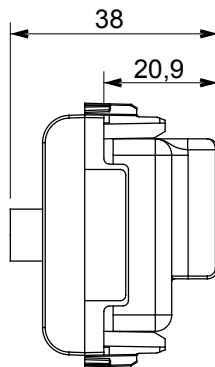

Wide range of control devices, sockets for power supply (conforming to national and international standards) signal pick-up, climate control, comfort management, technical alarm signalling and emergency lighting management. The ChoruSmart modular devices are available in five colours, glossy white, satin white, natural beige, satin black and lacquered titanium and in various sizes from 1/2, 1, 2 and 3 modules. Thanks to the mounting supports for rectangular, square and round boxes, endless combinations can be created with the ChoruSmart range of plates.

Category	TV/SAT socket-outlet	Description	Direct
Colour	Natural satin beige	Attenuation	0 dB
Connectors	TV-SAT	Standard	EN 60728-4; IEC 61169-2; IEC 61169-24
No. modules	2	Cable fixing	With screw
Case	Pressure casting zamak metal body	Electrocod	0131
Material	Technopolymer		

DIMENSIONAL

STANDARDS/APPROVALS