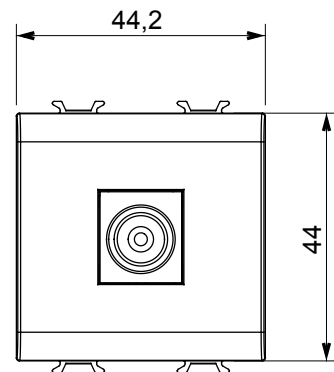

Wide range of control devices, sockets for power supply (conforming to national and international standards) signal pick-up, climate control, comfort management, technical alarm signalling and emergency lighting management. The ChoruSmart modular devices are available in five colours, glossy white, satin white, natural beige, satin black and lacquered titanium and in various sizes from 1/2, 1, 2 and 3 modules. Thanks to the mounting supports for rectangular, square and round boxes, endless combinations can be created with the ChoruSmart range of plates.

Category	TV socket-outlet	Description	Direct
Colour	Satin White	Attenuation	0 dB
Frequency	5-2400 MHz	Shielding	Class A
For connector type	IEC-Male	Standard	IEC 61169-2
No. modules	2	Cable fixing	Pressure-operated
Case	Plastic material body	Electrocod	0131
Material	Technopolymer		

### DIMENSIONAL