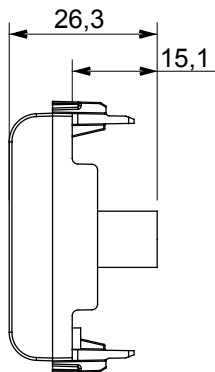

Wide range of control devices, sockets for power supply (conforming to national and international standards) signal pick-up, climate control, comfort management, technical alarm signalling and emergency lighting management. The ChoruSmart modular devices are available in five colours, glossy white, satin white, natural beige, satin black and lacquered titanium and in various sizes from 1/2, 1, 2 and 3 modules. Thanks to the mounting supports for rectangular, square and round boxes, endless combinations can be created with the ChoruSmart range of plates.

Category	TV socket-outlet	Description	Direct
Colour	Satin White	Attenuation	0 dB
Frequency	5-2400 MHz	Shielding	Class A
For connector type	IEC-Male	Standard	IEC 61169-2
No. modules	2	Cable fixing	Pressure-operated
Case	Plastic material body	Electrocod	0131
Material	Technopolymer		

### DIMENSIONAL