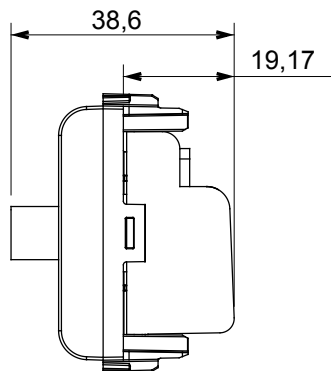

Wide range of control devices, sockets for power supply (conforming to national and international standards) signal pick-up, climate control, comfort management, technical alarm signalling and emergency lighting management. The ChoruSmart modular devices are available in five colours, glossy white, satin white, natural beige, satin black and lacquered titanium and in various sizes from 1/2, 1, 2 and 3 modules. Thanks to the mounting supports for rectangular, square and round boxes, endless combinations can be created with the ChoruSmart range of plates.

Category	TV/SAT socket-outlet	Description	Through wiring
Colour	Satin White	Attenuation	10 dB
Frequency	5-2400 MHz	Shielding	Class A
For connector type	F-Female	Standard	EN 60728-4; IEC 61169-24
No. modules	1	Cable fixing	With screw
Case	Pressure casting zamak metal body	Electrocod	0131
Material	Technopolymer		

DIMENSIONAL

STANDARDS/APPROVALS