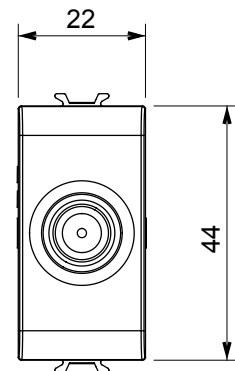

Wide range of control devices, sockets for power supply (conforming to national and international standards) signal pick-up, climate control, comfort management, technical alarm signalling and emergency lighting management. The ChoruSmart modular devices are available in five colours, glossy white, satin white, natural beige, satin black and lacquered titanium and in various sizes from 1/2, 1, 2 and 3 modules. Thanks to the mounting supports for rectangular, square and round boxes, endless combinations can be created with the ChoruSmart range of plates.

Category	TV/SAT socket-outlet	Description	Through wiring
Colour	Satin White	Attenuation	10 dB
Frequency	5-2400 MHz	Shielding	Class A
For connector type	F-Female	Standard	EN 60728-4; IEC 61169-24
No. modules	1	Cable fixing	With screw
Case	Pressure casting zamak metal body	Electrocod	0131
Material	Technopolymer		

DIMENSIONAL

STANDARDS/APPROVALS