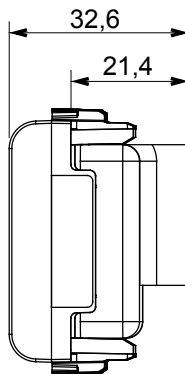

Wide range of control devices, sockets for power supply (conforming to national and international standards) signal pick-up, climate control, comfort management, technical alarm signalling and emergency lighting management. The ChoruSmart modular devices are available in five colours, glossy white, satin white, natural beige, satin black and lacquered titanium and in various sizes from 1/2, 1, 2 and 3 modules. Thanks to the mounting supports for rectangular, square and round boxes, endless combinations can be created with the ChoruSmart range of plates.

Category	TV/FM socket-outlet	Description	Direct
Colour	Satin White	Attenuation	0 dB
Connectors	TV-FM	Standard	EN 60728-4; IEC 61169-2
No. modules	2	Cable fixing	With screw
Case	Pressure casting zamak metal body	Electrocod	0131
Material	Technopolymer		

#### DIMENSIONAL