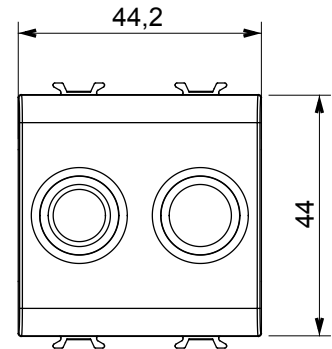

Wide range of control devices, sockets for power supply (conforming to national and international standards) signal pick-up, climate control, comfort management, technical alarm signalling and emergency lighting management. The ChoruSmart modular devices are available in five colours, glossy white, satin white, natural beige, satin black and lacquered titanium and in various sizes from 1/2, 1, 2 and 3 modules. Thanks to the mounting supports for rectangular, square and round boxes, endless combinations can be created with the ChoruSmart range of plates.

Category	TV/FM socket-outlet	Description	Direct
Colour	Satin White	Attenuation	0 dB
Connectors	TV-FM	Standard	EN 60728-4; IEC 61169-2
No. modules	2	Cable fixing	With screw
Case	Pressure casting zamak metal body	Electrocod	0131
Material	Technopolymer		

#### DIMENSIONAL