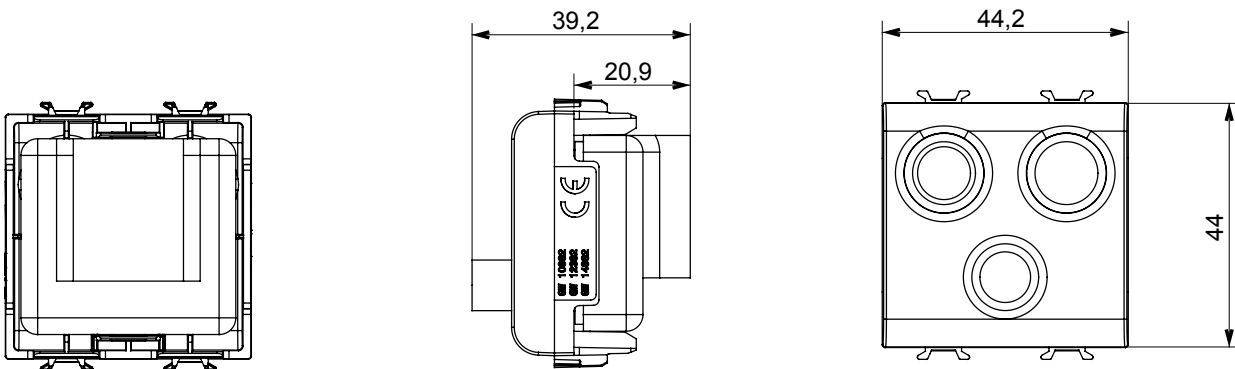

Wide range of control devices, sockets for power supply (conforming to national and international standards) signal pick-up, climate control, comfort management, technical alarm signalling and emergency lighting management. The ChoruSmart modular devices are available in five colours, glossy white, satin white, natural beige, satin black and lacquered titanium and in various sizes from 1/2, 1, 2 and 3 modules. Thanks to the mounting supports for rectangular, square and round boxes, endless combinations can be created with the ChoruSmart range of plates.

Category	TV/FM/SAT socket-outlet	Description	Direct
Colour	Satin White	Attenuation	0 dB
Connectors	TV-FM-SAT	Standard	EN 60728-4; IEC 61169-2; IEC 61169-24
No. modules	2	Cable fixing	With screw
Case	Pressure casting zamak metal body	Electrocod	0131
Material	Technopolymer		

### DIMENSIONAL