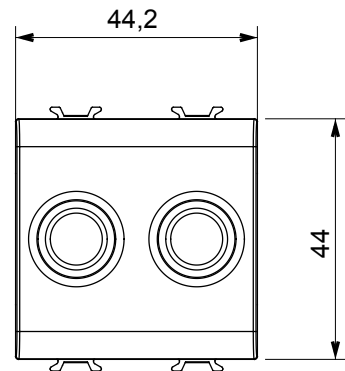

Wide range of control devices, sockets for power supply (conforming to national and international standards) signal pick-up, climate control, comfort management, technical alarm signalling and emergency lighting management. The ChoruSmart modular devices are available in five colours, glossy white, satin white, natural beige, satin black and lacquered titanium and in various sizes from 1/2, 1, 2 and 3 modules. Thanks to the mounting supports for rectangular, square and round boxes, endless combinations can be created with the ChoruSmart range of plates.

Category	TV/SAT socket-outlet	Description	Direct
Colour	Satin White	Attenuation	0 dB
Connectors	TV-SAT	Standard	EN 60728-4; IEC 61169-2; IEC 61169-24
No. modules	2	Cable fixing	With screw
Case	Pressure casting zamak metal body	Electrocod	0131
Material	Technopolymer		

#### DIMENSIONAL