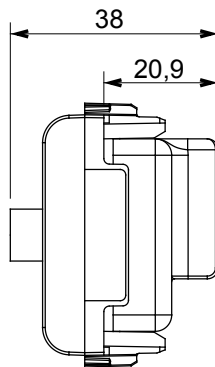

Wide range of control devices, sockets for power supply (conforming to national and international standards) signal pick-up, climate control, comfort management, technical alarm signalling and emergency lighting management. The ChoruSmart modular devices are available in five colours, glossy white, satin white, natural beige, satin black and lacquered titanium and in various sizes from 1/2, 1, 2 and 3 modules. Thanks to the mounting supports for rectangular, square and round boxes, endless combinations can be created with the ChoruSmart range of plates.

Category	TV/SAT socket-outlet	Description	Direct
Colour	Satin White	Attenuation	0 dB
Connectors	TV-SAT	Standard	EN 60728-4; IEC 61169-2; IEC 61169-24
No. modules	2	Cable fixing	With screw
Case	Pressure casting zamak metal body	Electrocod	0131
Material	Technopolymer		

#### DIMENSIONAL