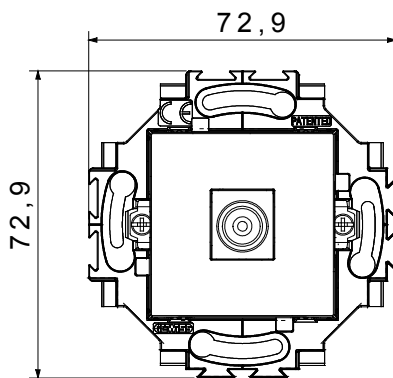

Residential series suitable for installations on round and square boxes, characterised by an elegant appearance and classic shapes. The plates, made of technopolymer in seven colours and with different modularities, from 1 to 5-gang, can be installed in both horizontal and vertical positions. The series, developed around a core of monobloc devices, is available in two colours: white and ivory, both with a glossy finish. Expandable with ChorusSmart modular devices.

Category	TV socket-outlet	Colour	Ivory
Material	Technopolymer	Finishing	Glossy
Description	Direct	Attenuation	0 dB
Fixing	With clutches/Screws	Glow wire test	850 °C
Thermo-pressure with ball	125 °C	Standard	IEC 60169

### DIMENSIONAL

### TECHNICAL SYMBOLOGY

**GWT**

850 °C

125 °C