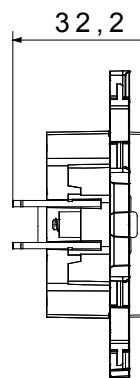

Residential series suitable for installations on round and square boxes, characterised by an elegant appearance and classic shapes. The plates, made of technopolymer in seven colours and with different modularities, from 1 to 5-gang, can be installed in both horizontal and vertical positions. The series, developed around a core of monobloc devices, is available in two colours: white and ivory, both with a glossy finish. Expandable with ChorusSmart modular devices.

Category	TV socket-outlet	Colour	Ivory
Material	Technopolymer	Finishing	Glossy
Description	Direct	Attenuation	0 dB
Fixing	With clutches/Screws	Glow wire test	850 °C
Thermo-pressure with ball	125 °C	Standard	IEC 60169

### DIMENSIONAL