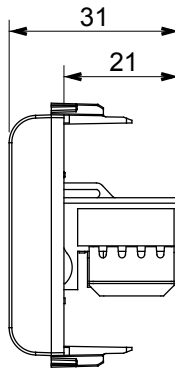

Wide range of control devices, sockets for power supply (conforming to national and international standards) signal pick-up, climate control, comfort management, technical alarm signalling and emergency lighting management. The ChoruSmart modular devices are available in five colours, glossy white, satin white, natural beige, satin black and lacquered titanium and in various sizes from 1/2, 1, 2 and 3 modules. Thanks to the mounting supports for rectangular, square and round boxes, endless combinations can be created with the ChoruSmart range of plates.

Category	Data socket	Description	RJ45
Colour	Satin black	Use category	6
Cables	UTP	Connection	Toolless
Number pairs	4	Standard	EN 60603-7-4
No. modules	1	Electrocod	3722
Material	Technopolymer		

### DIMENSIONAL