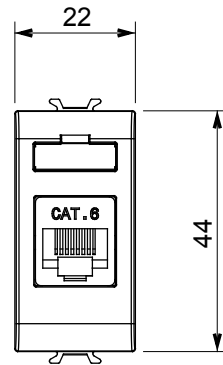

Wide range of control devices, sockets for power supply (conforming to national and international standards) signal pick-up, climate control, comfort management, technical alarm signalling and emergency lighting management. The ChoruSmart modular devices are available in five colours, glossy white, satin white, natural beige, satin black and lacquered titanium and in various sizes from 1/2, 1, 2 and 3 modules. Thanks to the mounting supports for rectangular, square and round boxes, endless combinations can be created with the ChoruSmart range of plates.

Category	Data socket	Description	RJ45
Colour	Satin black	Use category	6
Cables	UTP	Connection	Toolless
Number pairs	4	Standard	EN 60603-7-4
No. modules	1	Electrocod	3722
Material	Technopolymer		

### DIMENSIONAL