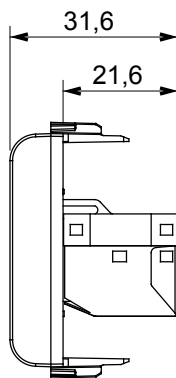

Wide range of control devices, sockets for power supply (conforming to national and international standards) signal pick-up, climate control, comfort management, technical alarm signalling and emergency lighting management. The ChoruSmart modular devices are available in five colours, glossy white, satin white, natural beige, satin black and lacquered titanium and in various sizes from 1/2, 1, 2 and 3 modules. Thanks to the mounting supports for rectangular, square and round boxes, endless combinations can be created with the ChoruSmart range of plates.

Category	Data socket	Description	RJ45
Colour	Satin black	Use category	6
Cables	FTP	Connection	Toolless
Number pairs	4	Standard	EN 60603-7-5
No. modules	1	Electrocod	3722
Material	Technopolymer		

### DIMENSIONAL