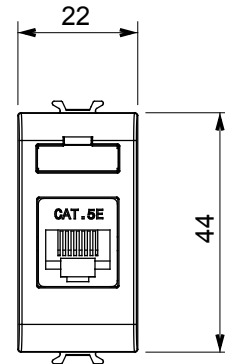

Wide range of control devices, sockets for power supply (conforming to national and international standards) signal pick-up, climate control, comfort management, technical alarm signalling and emergency lighting management. The ChoruSmart modular devices are available in five colours, glossy white, satin white, natural beige, satin black and lacquered titanium and in various sizes from 1/2, 1, 2 and 3 modules. Thanks to the mounting supports for rectangular, square and round boxes, endless combinations can be created with the ChoruSmart range of plates.

Category	Data socket	Description	RJ45
Colour	Ivory	Use category	5e
Cables	UTP	Connection	Toolless
Number pairs	4	Standard	EN 60603-7-2
No. modules	1	Material	Technopolymer

DIMENSIONAL

STANDARDS/APPROVALS