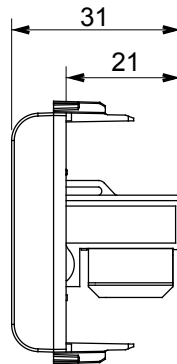

DIMENSIONAL