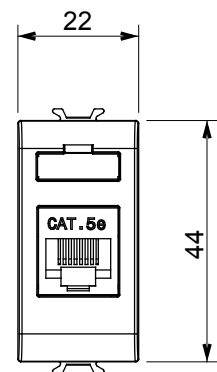

Wide range of control devices, sockets for power supply (conforming to national and international standards) signal pick-up, climate control, comfort management, technical alarm signalling and emergency lighting management. The ChoruSmart modular devices are available in five colours, glossy white, satin white, natural beige, satin black and lacquered titanium and in various sizes from 1/2, 1, 2 and 3 modules. Thanks to the mounting supports for rectangular, square and round boxes, endless combinations can be created with the ChoruSmart range of plates.

Category	Data socket	Description	RJ45
Colour	Ivory	Use category	5e
Cables	FTP	Connection	Toolless
Number pairs	4	Standard	EN 60603-7-3
No. modules	1	Material	Technopolymer

DIMENSIONAL

STANDARDS/APPROVALS