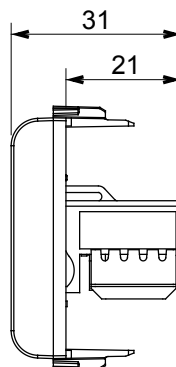

Wide range of control devices, sockets for power supply (conforming to national and international standards) signal pick-up, climate control, comfort management, technical alarm signalling and emergency lighting management. The ChoruSmart modular devices are available in five colours, glossy white, satin white, natural beige, satin black and lacquered titanium and in various sizes from 1/2, 1, 2 and 3 modules. Thanks to the mounting supports for rectangular, square and round boxes, endless combinations can be created with the ChoruSmart range of plates.

Category	Data socket	Description	RJ45
Colour	Ivory	Use category	6
Cables	UTP	Connection	Toolless
Number pairs	4	Standard	EN 60603-7-4
No. modules	1	Material	Technopolymer

### DIMENSIONAL