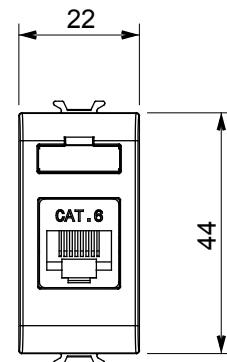

Wide range of control devices, sockets for power supply (conforming to national and international standards) signal pick-up, climate control, comfort management, technical alarm signalling and emergency lighting management. The ChoruSmart modular devices are available in five colours, glossy white, satin white, natural beige, satin black and lacquered titanium and in various sizes from 1/2, 1, 2 and 3 modules. Thanks to the mounting supports for rectangular, square and round boxes, endless combinations can be created with the ChoruSmart range of plates.

Category	Data socket	Description	RJ45
Colour	Ivory	Use category	6
Cables	UTP	Connection	Toolless
Number pairs	4	Standard	EN 60603-7-4
No. modules	1	Material	Technopolymer

### DIMENSIONAL