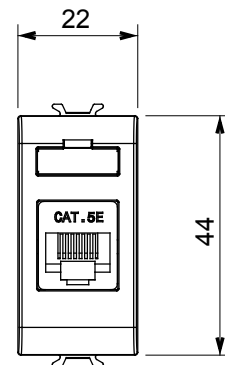

Wide range of control devices, sockets for power supply (conforming to national and international standards) signal pick-up, climate control, comfort management, technical alarm signalling and emergency lighting management. The ChoruSmart modular devices are available in five colours, glossy white, satin white, natural beige, satin black and lacquered titanium and in various sizes from 1/2, 1, 2 and 3 modules. Thanks to the mounting supports for rectangular, square and round boxes, endless combinations can be created with the ChoruSmart range of plates.

Category	Data socket	Description	RJ45
Colour	Glossy Titanium	Use category	5e
Cables	UTP	Connection	Toolless
Number pairs	4	Standard	EN 60603-7-2
No. modules	1	Electrocod	3722
Material	Technopolymer		

DIMENSIONAL