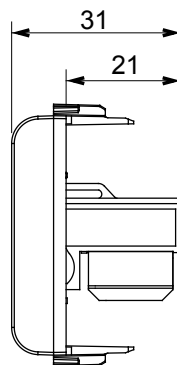

Wide range of control devices, sockets for power supply (conforming to national and international standards) signal pick-up, climate control, comfort management, technical alarm signalling and emergency lighting management. The ChoruSmart modular devices are available in five colours, glossy white, satin white, natural beige, satin black and lacquered titanium and in various sizes from 1/2, 1, 2 and 3 modules. Thanks to the mounting supports for rectangular, square and round boxes, endless combinations can be created with the ChoruSmart range of plates.

Category	Data socket	Description	RJ45
Colour	Glossy Titanium	Use category	5e
Cables	UTP	Connection	Toolless
Number pairs	4	Standard	EN 60603-7-2
No. modules	1	Electrocod	3722
Material	Technopolymer		

DIMENSIONAL