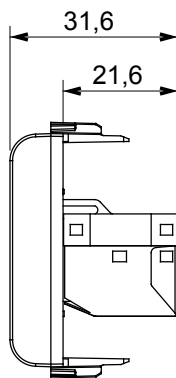

Wide range of control devices, sockets for power supply (conforming to national and international standards) signal pick-up, climate control, comfort management, technical alarm signalling and emergency lighting management. The ChoruSmart modular devices are available in five colours, glossy white, satin white, natural beige, satin black and lacquered titanium and in various sizes from 1/2, 1, 2 and 3 modules. Thanks to the mounting supports for rectangular, square and round boxes, endless combinations can be created with the ChoruSmart range of plates.

Category	Data socket	Description	RJ45
Colour	Glossy Titanium	Use category	6
Cables	FTP	Connection	Toolless
Number pairs	4	Standard	EN 60603-7-5
No. modules	1	Electrocod	3722
Material	Technopolymer		

### DIMENSIONAL