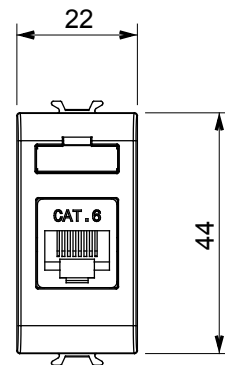

Wide range of control devices, sockets for power supply (conforming to national and international standards) signal pick-up, climate control, comfort management, technical alarm signalling and emergency lighting management. The ChoruSmart modular devices are available in five colours, glossy white, satin white, natural beige, satin black and lacquered titanium and in various sizes from 1/2, 1, 2 and 3 modules. Thanks to the mounting supports for rectangular, square and round boxes, endless combinations can be created with the ChoruSmart range of plates.

Category	Data socket	Description	RJ45
Colour	Glossy white	Use category	6
Cables	UTP	Connection	Toolless
Number pairs	4	Standard	EN 60603-7-4
No. modules	1	Electrocod	3722
Material	Technopolymer		

### DIMENSIONAL