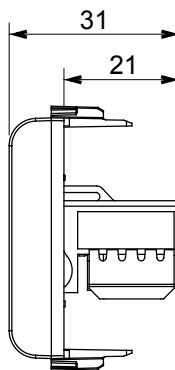

Wide range of control devices, sockets for power supply (conforming to national and international standards) signal pick-up, climate control, comfort management, technical alarm signalling and emergency lighting management. The ChoruSmart modular devices are available in five colours, glossy white, satin white, natural beige, satin black and lacquered titanium and in various sizes from 1/2, 1, 2 and 3 modules. Thanks to the mounting supports for rectangular, square and round boxes, endless combinations can be created with the ChoruSmart range of plates.

Category	Data socket	Description	RJ45
Colour	Glossy white	Use category	6
Cables	UTP	Connection	Toolless
Number pairs	4	Standard	EN 60603-7-4
No. modules	1	Electrocod	3722
Material	Technopolymer		

### DIMENSIONAL