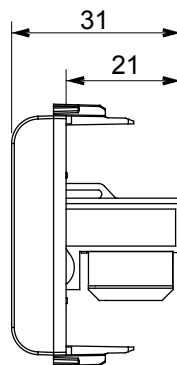

DIMENSIONAL