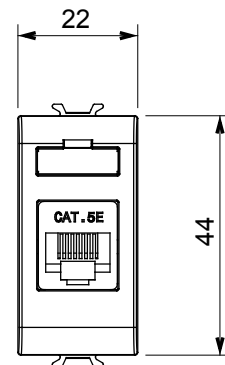

DIMENSIONAL