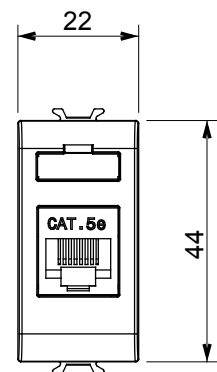

DIMENSIONAL