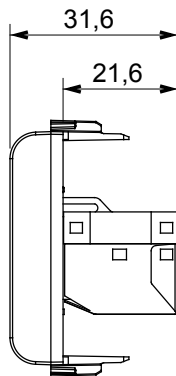

DIMENSIONAL