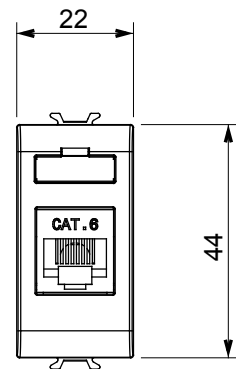

DIMENSIONAL