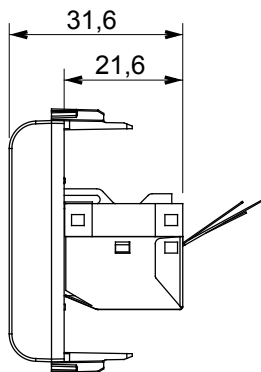

Wide range of control devices, sockets for power supply (conforming to national and international standards) signal pick-up, climate control, comfort management, technical alarm signalling and emergency lighting management. The ChoruSmart modular devices are available in five colours, glossy white, satin white, natural beige, satin black and lacquered titanium and in various sizes from 1/2, 1, 2 and 3 modules. Thanks to the mounting supports for rectangular, square and round boxes, endless combinations can be created with the ChoruSmart range of plates.

Category	Data socket	Description	RJ45
Colour	Satin White	Use category	5e
Cables	FTP	Connection	Toolless
Number pairs	4	Standard	EN 60603-7-3
No. modules	1	Electrocod	3722
Material	Technopolymer		

### DIMENSIONAL