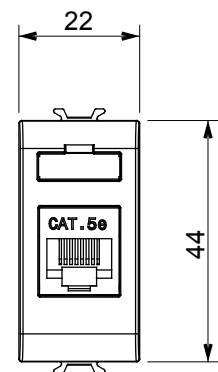

Wide range of control devices, sockets for power supply (conforming to national and international standards) signal pick-up, climate control, comfort management, technical alarm signalling and emergency lighting management. The ChoruSmart modular devices are available in five colours, glossy white, satin white, natural beige, satin black and lacquered titanium and in various sizes from 1/2, 1, 2 and 3 modules. Thanks to the mounting supports for rectangular, square and round boxes, endless combinations can be created with the ChoruSmart range of plates.

Category	Data socket	Description	RJ45
Colour	Satin White	Use category	5e
Cables	FTP	Connection	Toolless
Number pairs	4	Standard	EN 60603-7-3
No. modules	1	Electrocod	3722
Material	Technopolymer		

### DIMENSIONAL