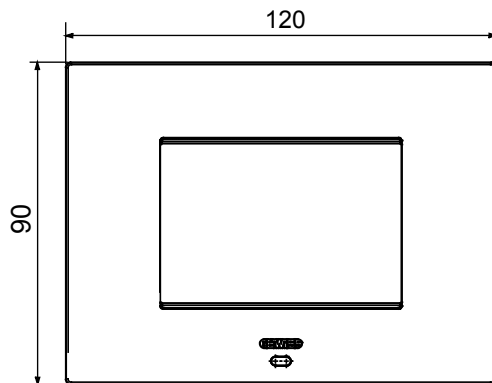

Smart plate can be used with Home Gateway for "CONNECTED SMART HOME" solutions. The EGO SMART plates integrate with the connected devices of the ChoruSmart system, they go beyond pure aesthetics and become an element of interaction with the user. The plates communicate with the other connected devices and, using RGB perimeter LED strips and a graphic display, can communicate operating statuses and any alarms detected by the smart functions that control the home to the user. The traditional EGO SMART and EGO plates can be used in the same system as they are designed to blend in perfectly.

Colour	Light bronze	Description	3 modules
For support codes	GW16803N	Power supply	Via one of the suitable connected devices installed within it or via dedicated power supply unit GWA1700
Standard	2014/35/EU, 2014/30/EU, 2011/65/EU + 2015/863, EN 62368-1, EN 55032, EN 55035, EN IEC 63000	Working temperature	-5 ÷ +45 °C
Relative humidity (non-condensative)	Max 93%	IP degree	IP20
Functions	System information/status with messages on the display and notifications by RGB LED strips.	Material	Painted technopolymer
Finishing	Opaque finish	Glow wire test	650 °C
Thermo-pressure with ball	70 °C	Family	EGO SMART
User interface	The plate is equipped with a dot-matrix display and RGB LED strips		

DIMENSIONAL

TECHNICAL SYMBOLOGY

IP

IP20

GWT

650 °C

70 °C

STANDARDS/APPROVALS