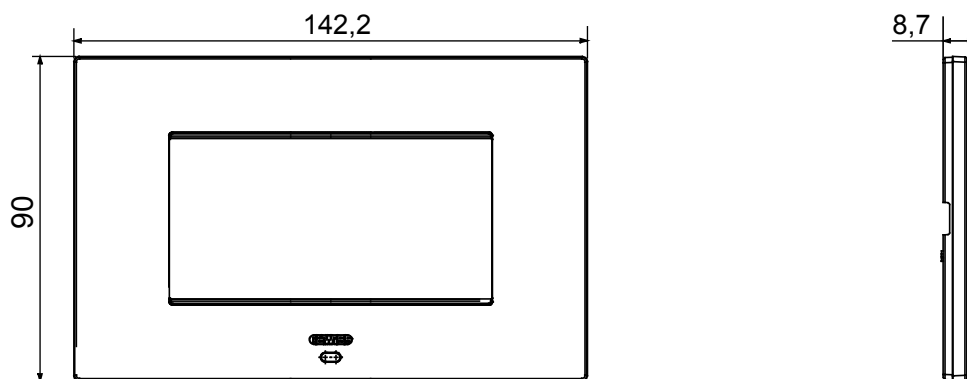

Smart plate can be used with Home Gateway for "CONNECTED SMART HOME" solutions. The EGO SMART plates integrate with the connected devices of the ChoruSmart system, they go beyond pure aesthetics and become an element of interaction with the user. The plates communicate with the other connected devices and, using RGB perimeter LED strips and a graphic display, can communicate operating statuses and any alarms detected by the smart functions that control the home to the user. The traditional EGO SMART and EGO plates can be used in the same system as they are designed to blend in perfectly.

Colour	Light bronze	Description	4 modules
For support codes	GW16804N	Power supply	Via one of the suitable connected devices installed within it or via dedicated power supply unit GWA1700
Standard	2014/35/EU, 2014/30/EU, 2011/65/EU + 2015/863, EN 62368-1, EN 55032, EN 55035, EN IEC 63000	Working temperature	-5 ÷ +45 °C
Relative humidity (non-condensative)	Max 93%	IP degree	IP20
Functions	System information/status with messages on the display and notifications by RGB LED strips.	Material	Painted technopolymer
Finishing	Opaque finish	Glow wire test	650 °C
Thermo-pressure with ball	70 °C	Family	EGO SMART
User interface	The plate is equipped with a dot-matrix display and RGB LED strips		

DIMENSIONAL

TECHNICAL SYMBOLOGY

IP

IP20

GWT

650 °C

70 °C

STANDARDS/APPROVALS