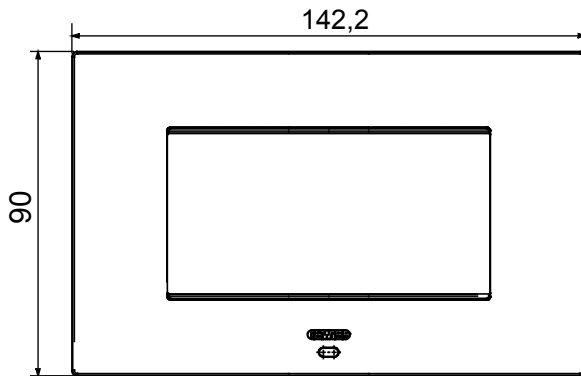

Smart plate can be used with Home Gateway for "CONNECTED SMART HOME" solutions. The EGO SMART plates integrate with the connected devices of the ChoruSmart system, they go beyond pure aesthetics and become an element of interaction with the user. The plates communicate with the other connected devices and, using RGB perimeter LED strips and a graphic display, can communicate operating statuses and any alarms detected by the smart functions that control the home to the user. The traditional EGO SMART and EGO plates can be used in the same system as they are designed to blend in perfectly.

Colour	Brown shade	Description	4 modules
For support codes	GW16804N	Power supply	Via one of the suitable connected devices installed within it or via dedicated power supply unit GWA1700
Standard	2014/35/EU, 2014/30/EU, 2011/65/EU + 2015/863, EN 62368-1, EN 55032, EN 55035, EN IEC 63000	Working temperature	-5 ÷ +45 °C
Relative humidity (non-condensative)	Max 93%	IP degree	IP20
Functions	System information/status with messages on the display and notifications by RGB LED strips.	Material	Painted technopolymer
Finishing	Opaque finish	Glow wire test	650 °C
Thermo-pressure with ball	70 °C	Family	EGO SMART
User interface	The plate is equipped with a dot-matrix display and RGB LED strips		

### DIMENSIONAL

### TECHNICAL SYMBOLOGY

**IP**

IP20

**GWT**

650 °C

70 °C