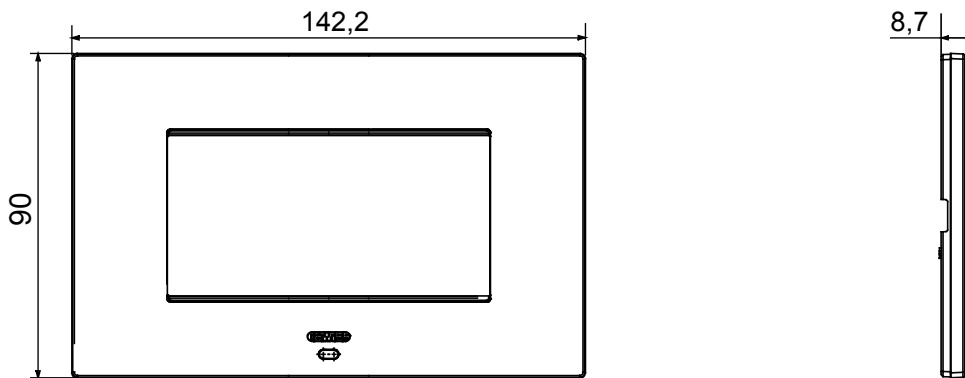

Smart plate can be used with Home Gateway for "CONNECTED SMART HOME" solutions. The EGO SMART plates integrate with the connected devices of the ChoruSmart system, they go beyond pure aesthetics and become an element of interaction with the user. The plates communicate with the other connected devices and, using RGB perimeter LED strips and a graphic display, can communicate operating statuses and any alarms detected by the smart functions that control the home to the user. The traditional EGO SMART and EGO plates can be used in the same system as they are designed to blend in perfectly.

Colour	Dark sand	Description	4 modules
For support codes	GW16804N	Power supply	Via one of the suitable connected devices installed within it or via dedicated power supply unit GWA1700
Standard	2014/35/EU, 2014/30/EU, 2011/65/EU + 2015/863, EN 62368-1, EN 55032, EN 55035, EN IEC 63000	Working temperature	-5 ÷ +45 °C
Relative humidity (non-condensative)	Max 93%	IP degree	IP20
Functions	System information/status with messages on the display and notifications by RGB LED strips.	Material	Painted technopolymer
Finishing	Opaque finish	Glow wire test	650 °C
Thermo-pressure with ball	70 °C	Family	EGO SMART
User interface	The plate is equipped with a dot-matrix display and RGB LED strips		

### DIMENSIONAL