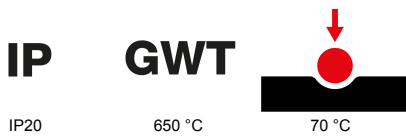

TECHNICAL SYMBOLOGY