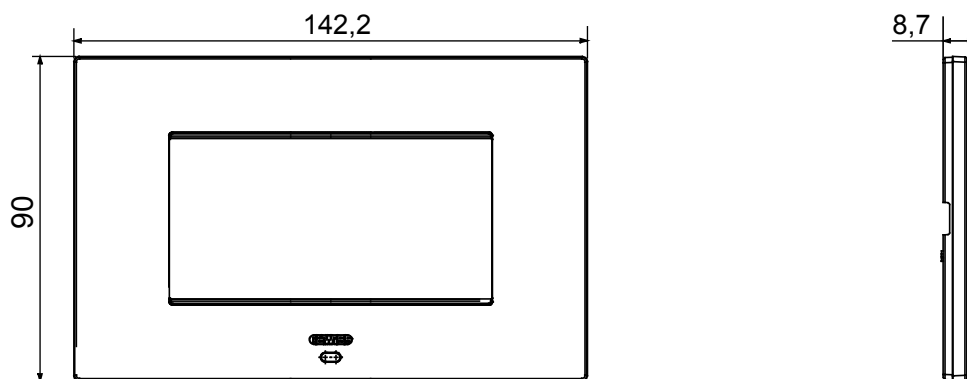

Smart plate can be used with Home Gateway for "CONNECTED SMART HOME" solutions. The EGO SMART plates integrate with the connected devices of the ChoruSmart system, they go beyond pure aesthetics and become an element of interaction with the user. The plates communicate with the other connected devices and, using RGB perimeter LED strips and a graphic display, can communicate operating statuses and any alarms detected by the smart functions that control the home to the user. The traditional EGO SMART and EGO plates can be used in the same system as they are designed to blend in perfectly.

Colour	Natural satin beige	Description	4 modules
For support codes	GW16804N	Power supply	Via one of the suitable connected devices installed within it or via dedicated power supply unit GWA1700
Standard	2014/35/EU, 2014/30/EU, 2011/65/EU + 2015/863, EN 62368-1, EN 55032, EN 55035, EN IEC 63000	Working temperature	-5 ÷ +45 °C
Relative humidity (non-condensative)	Max 93%	IP degree	IP20
Functions	System information/status with messages on the display and notifications by RGB LED strips.	Material	Painted technopolymer
Finishing	Opaque finish	Glow wire test	650 °C
Thermo-pressure with ball	70 °C	Family	EGO SMART
User interface	The plate is equipped with a dot-matrix display and RGB LED strips		

DIMENSIONAL

TECHNICAL SYMBOLOGY

IP

IP20

GWT

650 °C

70 °C

STANDARDS/APPROVALS