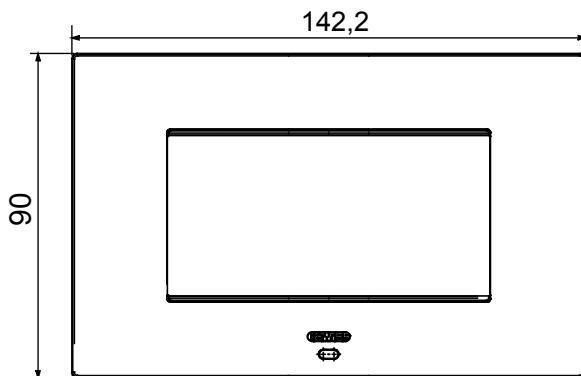

Smart plate can be used with Home Gateway for "CONNECTED SMART HOME" solutions. The EGO SMART plates integrate with the connected devices of the ChoruSmart system, they go beyond pure aesthetics and become an element of interaction with the user. The plates communicate with the other connected devices and, using RGB perimeter LED strips and a graphic display, can communicate operating statuses and any alarms detected by the smart functions that control the home to the user. The traditional EGO SMART and EGO plates can be used in the same system as they are designed to blend in perfectly.

Colour	Gold	Description	4 modules
For support codes	GW16804N	Power supply	Via one of the suitable connected devices installed within it or via dedicated power supply unit GWA1700
Standard	2014/35/EU, 2014/30/EU, 2011/65/EU + 2015/863, EN 62368-1, EN 55032, EN 55035, EN IEC 63000	Working temperature	-5 ÷ +45 °C
Relative humidity (non-condensative)	Max 93%	IP degree	IP20
Functions	System information/status with messages on the display and notifications by RGB LED strips.	Material	Painted technopolymer
Finishing	Opaque finish	Glow wire test	650 °C
Thermo-pressure with ball	70 °C	Family	EGO SMART
User interface	The plate is equipped with a dot-matrix display and RGB LED strips		

### DIMENSIONAL

### TECHNICAL SYMBOLOGY

**IP**

IP20

**GWT**

650 °C

70 °C