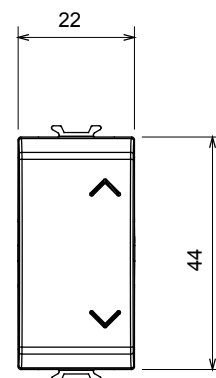

Wide range of control devices, sockets for power supply (conforming to national and international standards) signal pick-up, climate control, comfort management, technical alarm signalling and emergency lighting management. The ChoruSmart modular devices are available in five colours, glossy white, satin white, natural beige, satin black and lacquered titanium and in various sizes from 1/2, 1, 2 and 3 modules. Thanks to the mounting supports for rectangular, square and round boxes, endless combinations can be created with the ChoruSmart range of plates.

|  |                       |   |                                |
|--|-----------------------|---|--------------------------------|
| Category   | Three-way switch      | Colour  | Glossy Titanium                |
| Description  | 1P - 10AX             | Voltage   | 250 V ac                       |
| Standard   | EN 60669-1            | Resistance at test voltage                                      | 2000 V at 50 Hz for 1 minute   |
| Rated power of 230V LED lamps                                | 100 W                 | Insulation resistance   | > 5 MOhm                       |
| Wiring terminals   | With screw            | Prolonged operation switch (no.of position changes)             | 40.000 at In 250 V ac cosφ=0,6 |
| Thermo-pressure with ball                                    | 125 °C                | Glow Wire Test  | 850 °C                         |
| Terminal grip on cable traction                              | > 50 N                | Terminal tightening capacity stranded cables (mm <sup>2</sup> ) | min. 0,75 - max. 2x4           |
| Terminal tightening capacity solid cables (mm <sup>2</sup> ) | min. 0,5 - max. 2x2,5 | No. modules   | 1                              |
| Button key   | Neutral               | Symbol  | UP - DOWN                      |
| Material   | Technopolymer         | Electrocod  | 0130                           |

### DIMENSIONAL