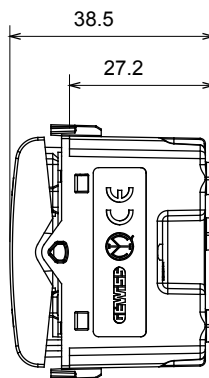

Wide range of control devices, sockets for power supply (conforming to national and international standards) signal pick-up, climate control, comfort management, technical alarm signalling and emergency lighting management. The ChoruSmart modular devices are available in five colours, glossy white, satin white, natural beige, satin black and lacquered titanium and in various sizes from 1/2, 1, 2 and 3 modules. Thanks to the mounting supports for rectangular, square and round boxes, endless combinations can be created with the ChoruSmart range of plates.

|  |                       |   |                                |
|--|-----------------------|---|--------------------------------|
| Category   | Three-way switch      | Colour  | Glossy Titanium                |
| Description  | 1P - 10AX             | Voltage   | 250 V ac                       |
| Standard   | EN 60669-1            | Resistance at test voltage                                      | 2000 V at 50 Hz for 1 minute   |
| Rated power of 230V LED lamps                                | 100 W                 | Insulation resistance   | > 5 MOhm                       |
| Wiring terminals   | With screw            | Prolonged operation switch (no.of position changes)             | 40.000 at In 250 V ac cosφ=0,6 |
| Thermo-pressure with ball                                    | 125 °C                | Glow Wire Test  | 850 °C                         |
| Terminal grip on cable traction                              | > 50 N                | Terminal tightening capacity stranded cables (mm <sup>2</sup> ) | min. 0,75 - max. 2x4           |
| Terminal tightening capacity solid cables (mm <sup>2</sup> ) | min. 0,5 - max. 2x2,5 | No. modules   | 1                              |
| Button key   | Neutral               | Symbol  | UP - DOWN                      |
| Material   | Technopolymer         | Electrocod  | 0130                           |

### DIMENSIONAL