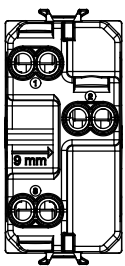

Wide range of control devices, sockets for power supply (conforming to national and international standards) signal pick-up, climate control, comfort management, technical alarm signalling and emergency lighting management. The ChoruSmart modular devices are available in five colours, glossy white, satin white, natural beige, satin black and lacquered titanium and in various sizes from 1/2, 1, 2 and 3 modules. Thanks to the mounting supports for rectangular, square and round boxes, endless combinations can be created with the ChoruSmart range of plates.

|  |                       |   |                                |
|--|-----------------------|---|--------------------------------|
| Category   | Three-way switch      | Colour  | Glossy Titanium                |
| Description  | 1P - 10AX             | Voltage   | 250 V ac                       |
| Standard   | EN 60669-1            | Resistance at test voltage                                      | 2000 V at 50 Hz for 1 minute   |
| Rated power of 230V LED lamps                                | 100 W                 | Insulation resistance   | > 5 MOhm                       |
| Wiring terminals   | With screw            | Prolonged operation switch (no.of position changes)             | 40.000 at In 250 V ac cosφ=0,6 |
| Thermo-pressure with ball                                    | 125 °C                | Glow Wire Test  | 850 °C                         |
| Terminal grip on cable traction                              | > 50 N                | Terminal tightening capacity stranded cables (mm <sup>2</sup> ) | min. 0,75 - max. 2x4           |
| Terminal tightening capacity solid cables (mm <sup>2</sup> ) | min. 0,5 - max. 2x2,5 | No. modules   | 1                              |
| Button key   | Neutral               | Symbol  | UP - DOWN                      |
| Material   | Technopolymer         | Electrocod  | 0130                           |

### DIMENSIONAL