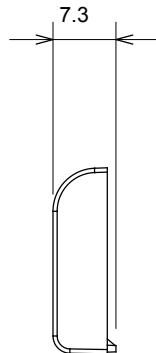

Wide range of control devices, sockets for power supply (conforming to national and international standards) signal pick-up, climate control, comfort management, technical alarm signalling and emergency lighting management. The ChoruSmart modular devices are available in five colours, glossy white, satin white, natural beige, satin black and lacquered titanium and in various sizes from 1/2, 1, 2 and 3 modules. Thanks to the mounting supports for rectangular, square and round boxes, endless combinations can be created with the ChoruSmart range of plates.

Category	Replaceable button key	Type	Interchangeable
Colour	Satin black	Description	Keys 22x22 mm
Standard	EN 60669-1	Thermo-pressure with ball	125 °C
Glow Wire Test	850 °C	Symbol	Bell
Material	Technopolymer	Electrocod	0130

### DIMENSIONAL