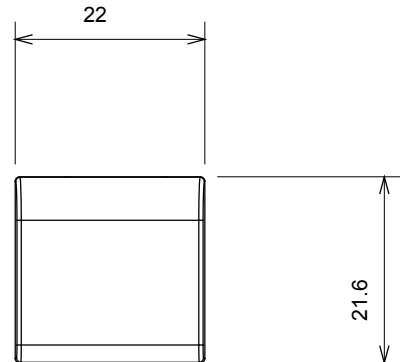

Wide range of control devices, sockets for power supply (conforming to national and international standards) signal pick-up, climate control, comfort management, technical alarm signalling and emergency lighting management. The ChoruSmart modular devices are available in five colours, glossy white, satin white, natural beige, satin black and lacquered titanium and in various sizes from 1/2, 1, 2 and 3 modules. Thanks to the mounting supports for rectangular, square and round boxes, endless combinations can be created with the ChoruSmart range of plates.

Category	Replaceable button key	Type	Interchangeable
Colour	Satin black	Description	Keys 22x22 mm
Standard	EN 60669-1	Thermo-pressure with ball	125 °C
Glow Wire Test	850 °C	Symbol	Bell
Material	Technopolymer	Electrocod	0130

### DIMENSIONAL