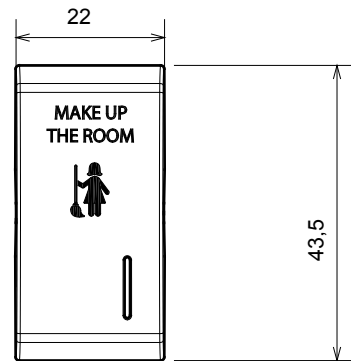

Wide range of control devices, sockets for power supply (conforming to national and international standards) signal pick-up, climate control, comfort management, technical alarm signalling and emergency lighting management. The ChoruSmart modular devices are available in five colours, glossy white, satin white, natural beige, satin black and lacquered titanium and in various sizes from 1/2, 1, 2 and 3 modules. Thanks to the mounting supports for rectangular, square and round boxes, endless combinations can be created with the ChoruSmart range of plates.

Category	Replaceable button key	Button key	With diffuser
Symbol	MUR	Colour	Satin black
Standard	EN 60669-1	Thermo-pressure with ball	125 °C
Glow Wire Test	850 °C	No. modules	1
Electrocod	140		

DIMENSIONAL

TECHNICAL SYMBOLOGY

STANDARDS/APPROVALS