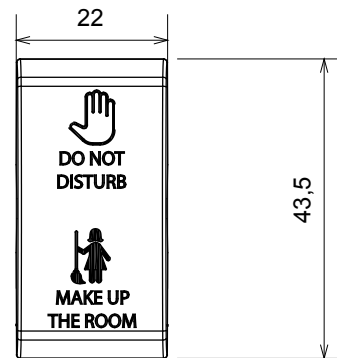

Wide range of control devices, sockets for power supply (conforming to national and international standards) signal pick-up, climate control, comfort management, technical alarm signalling and emergency lighting management. The ChoruSmart modular devices are available in five colours, glossy white, satin white, natural beige, satin black and lacquered titanium and in various sizes from 1/2, 1, 2 and 3 modules. Thanks to the mounting supports for rectangular, square and round boxes, endless combinations can be created with the ChoruSmart range of plates.

Category	Replaceable button key	Button key	Neutral
Symbol	DND+MUR	Colour	Glossy white
Standard	EN 60669-1	Thermo-pressure with ball	125 °C
Glow Wire Test	850 °C	No. modules	1
Electrocod	140		

DIMENSIONAL

TECHNICAL SYMBOLOGY

STANDARDS/APPROVALS