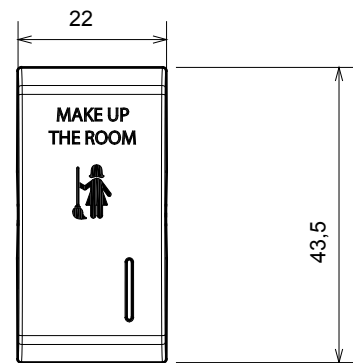

DIMENSIONAL

TECHNICAL SYMBOLOGY

STANDARDS/APPROVALS