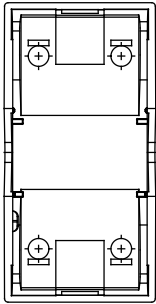

Wide range of control devices, sockets for power supply (conforming to national and international standards) signal pick-up, climate control, comfort management, technical alarm signalling and emergency lighting management. The ChoruSmart modular devices are available in five colours, glossy white, satin white, natural beige, satin black and lacquered titanium and in various sizes from 1/2, 1, 2 and 3 modules. Thanks to the mounting supports for rectangular, square and round boxes, endless combinations can be created with the ChoruSmart range of plates.

Category	Replaceable button key	Button key	Neutral
Symbol	DND+MUR	Colour	Natural satin beige
Standard	EN 60669-1	Thermo-pressure with ball	125 °C
Glow Wire Test	850 °C	No. modules	1
Electrocod	140		

DIMENSIONAL