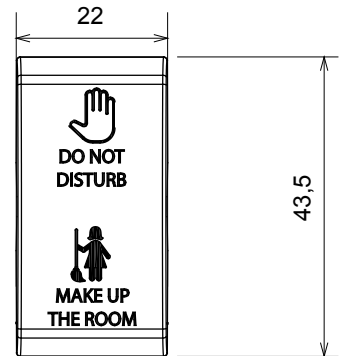

Wide range of control devices, sockets for power supply (conforming to national and international standards) signal pick-up, climate control, comfort management, technical alarm signalling and emergency lighting management. The ChoruSmart modular devices are available in five colours, glossy white, satin white, natural beige, satin black and lacquered titanium and in various sizes from 1/2, 1, 2 and 3 modules. Thanks to the mounting supports for rectangular, square and round boxes, endless combinations can be created with the ChoruSmart range of plates.

Category	Replaceable button key	Button key	Neutral
Symbol	DND+MUR	Colour	Natural satin beige
Standard	EN 60669-1	Thermo-pressure with ball	125 °C
Glow Wire Test	850 °C	No. modules	1
Electrocod	140		

DIMENSIONAL