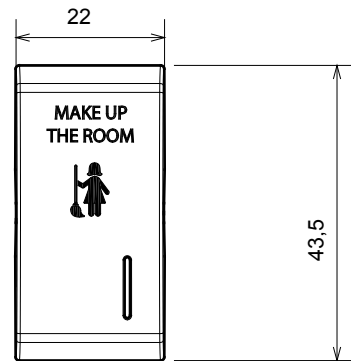

Wide range of control devices, sockets for power supply (conforming to national and international standards) signal pick-up, climate control, comfort management, technical alarm signalling and emergency lighting management. The ChoruSmart modular devices are available in five colours, glossy white, satin white, natural beige, satin black and lacquered titanium and in various sizes from 1/2, 1, 2 and 3 modules. Thanks to the mounting supports for rectangular, square and round boxes, endless combinations can be created with the ChoruSmart range of plates.

Category	Replaceable button key	Button key	With diffuser
Symbol	MUR	Colour	Satin White
Standard	EN 60669-1	Thermo-pressure with ball	125 °C
Glow Wire Test	850 °C	No. modules	1
Electrocod	140		

### DIMENSIONAL